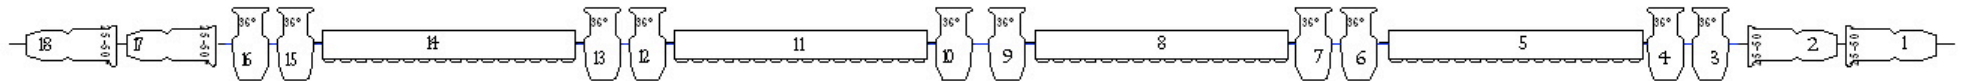

ONSTAGE ELECTRICS

SIXTH ELECTRIC Line 65 4 circuit striplights in 4 colors (red, blue, green, white)-also used as ground row

FIFTH ELECTRIC Line 63 3 circuit Far Cyc wash in 3 colors (red, blue, green)

FOURTH ELECTRIC Line 58 30 MFL S-4 PARS

THIRD ELECTRIC Line 42 4 circuit striplights in 4 colors (red, blue, green, white) & 10 MFL S-4 PARS

SECOND ELECTRIC Line 18 4 circuit striplights in 4 colors (red, blue, green, white) & 10 36 deg. S-4s

FIRST ELECTRIC Line 8 4 circuit striplights in 4 colors (red, blue, green, white) & 10 26 deg. S-4s

LIGHT PLOT
2006

THELMA E. GAYLORD
PERFORMING ARTS THEATER

CIVIC CENTER MUSIC HALL
OKLAHOMA CITY, OK

KEY	
Source 4 26 deg.	Source 4 PAR--MFL
Source 4 36 deg.	4 circuit striplights R-B-G-W
Source 4 25-50 deg. Zoom	3 circuit cyc lights R-B-G