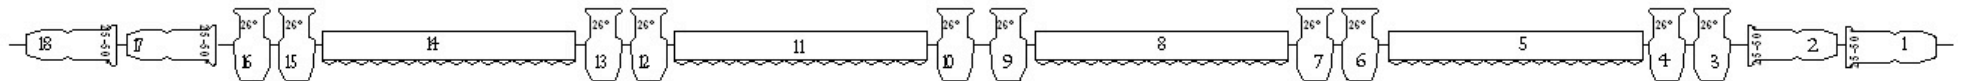

ONSTAGE ELECTRICS

SIXTH ELECTRIC Line 65 4 circuit striplights in 4 colors (red, blue, green, white)-also used as ground row

FIFTH ELECTRIC Line 63 3 circuit Far Cyc wash in 3 colors (red, blue, green)

FOURTH ELECTRIC Line 58 30 MFL S-4 PARS

THIRD ELECTRIC Line 42 4 circuit striplights in 4 colors (red, blue, green, white) & 10 MFL S-4 PARS

SECOND ELECTRIC Line 18 4 circuit striplights in 4 colors (red, blue, green, white) & 10 36 deg. S-4s