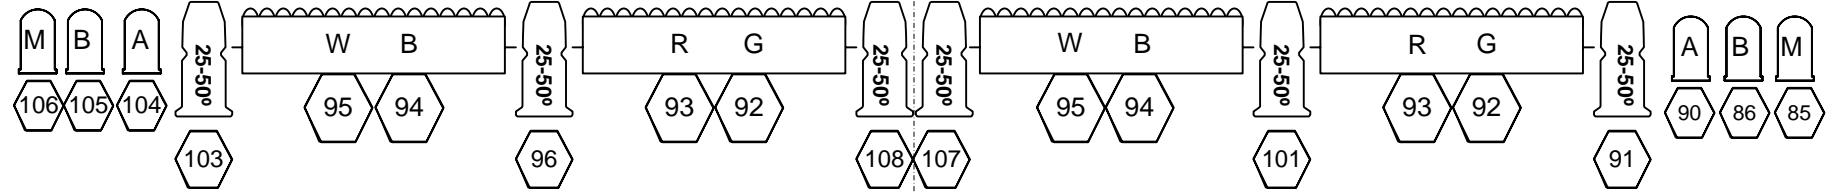

Rose State College Onstage Lighting Plot

1st Electric

P1A Electric

2nd Electric

P2A Electric

3rd Electric

4th Electric

Ground Row