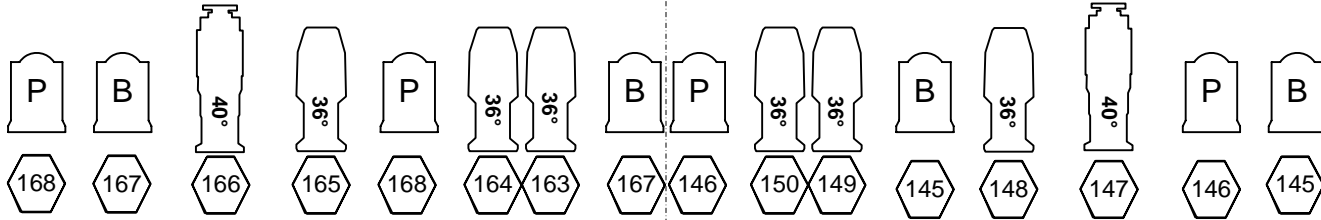

Rose State College Onstage Lighting Plot

1st Electric

P1A Electric

2nd Electric

P2A Electric

3rd Electric

4th Electric

Ground Row