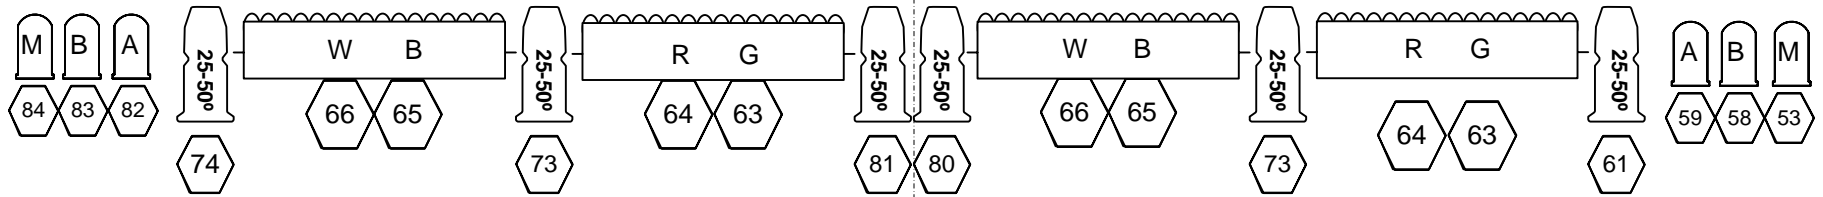

Rose State College Onstage Lighting Plot

1st Electric

P1A Electric

2nd Electric

P2A Electric

3rd Electric

4th Electric

Ground Row