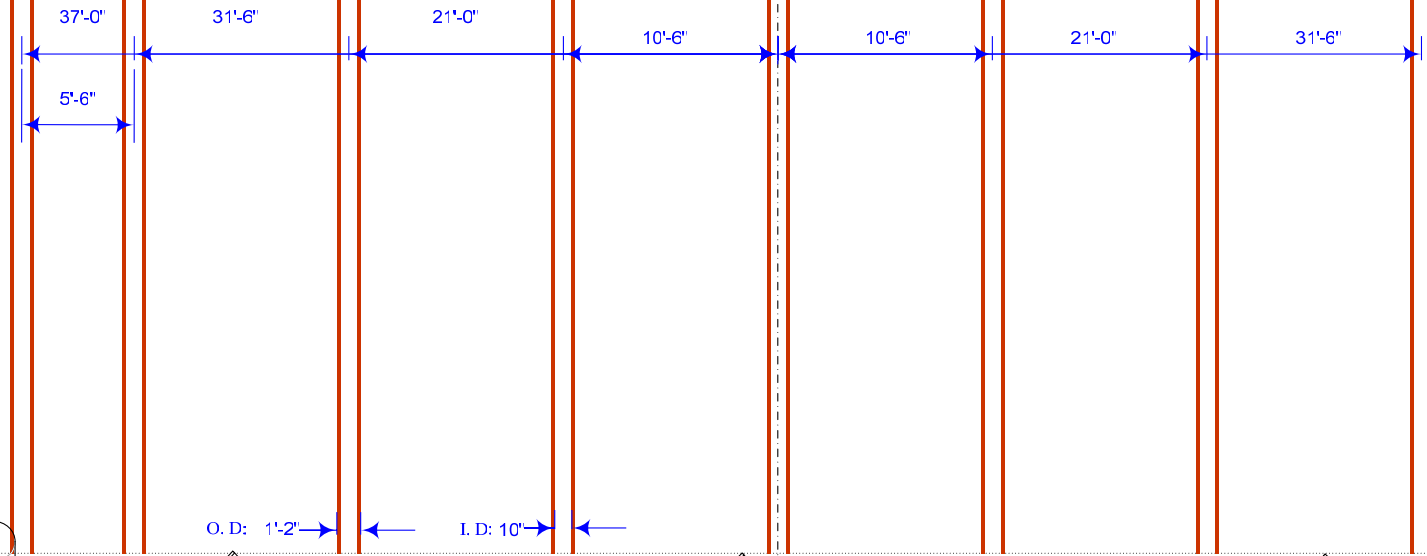

ROSE STATE COLLEGE COMMUNICATIONS CENTER
PERFORMING ARTS THEATER STAGE
GRID DIAGRAM

Q

GRID HEIGHT: 64 FT.