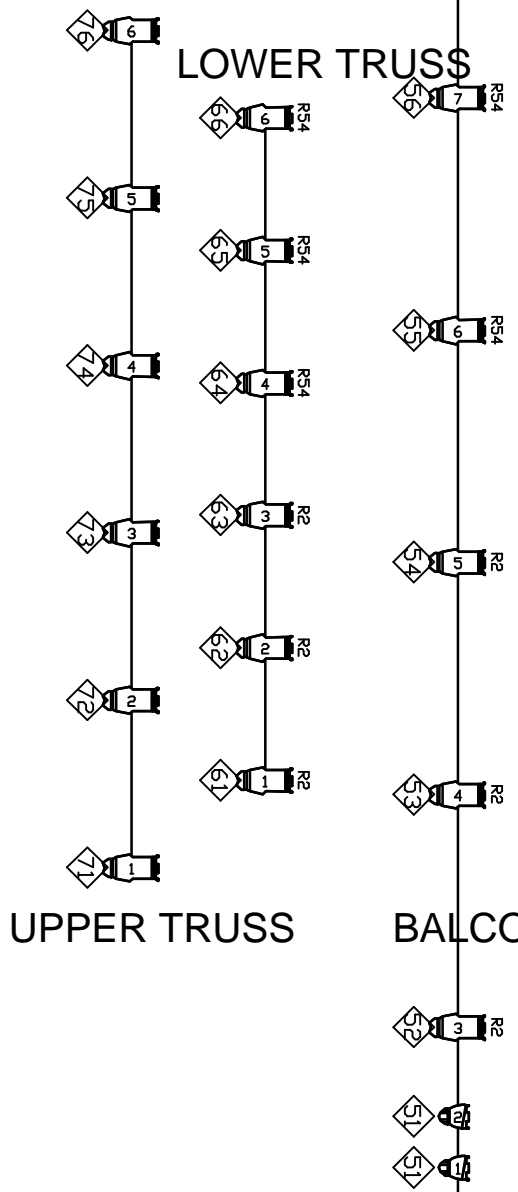

LD 615  
LIGHTING DESIGNER  
SIGNATURE: *Freede*

### Colour Count

(All Layers)

Venue: Freede  
Designer: Show:  
Assistant:

Color	Type	Count
R2	6.25" Colour Frame	9
R2	7.5" Colour Frame	4
R54	6.25" Colour Frame	9
R54	7.5" Colour Frame	4
R120	Altman Roundel	12
R121	Altman Roundel	12
R122	Altman Roundel	12

Symbol	Name
	SOURCE 4 PAR MFL
	SOURCE 4 JR 25/50 ZOX
	4 CIRCUIT STRIP

STOCK PLOT	
Lighting Design:	
Assistant:	
Director:	
Scenic Design:	
Venue:	Freede
Zero Date:	
Printed:	9/16/2008 9:53
DRAWN BY:	Don Childs
File:	FREDE