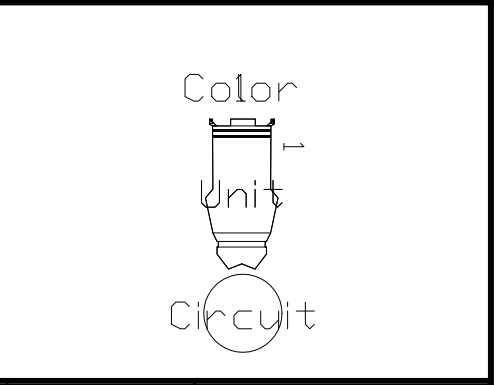

Colour Count

(All Layers)

Venue: Freede
Designer: Show:
Assistant:

Color	Type	Count
R2	6.25" Colour Frame	9
R2	7.5" Colour Frame	4
R54	6.25" Colour Frame	9
R54	7.5" Colour Frame	4
R120	Altman Roundel	12
R121	Altman Roundel	12
R122	Altman Roundel	12

Symbol	Name
	SOURCE 4 PAR MFL
	SOURCE 4 JR 25/50 ZOX
	4 CIRCUIT STRIP