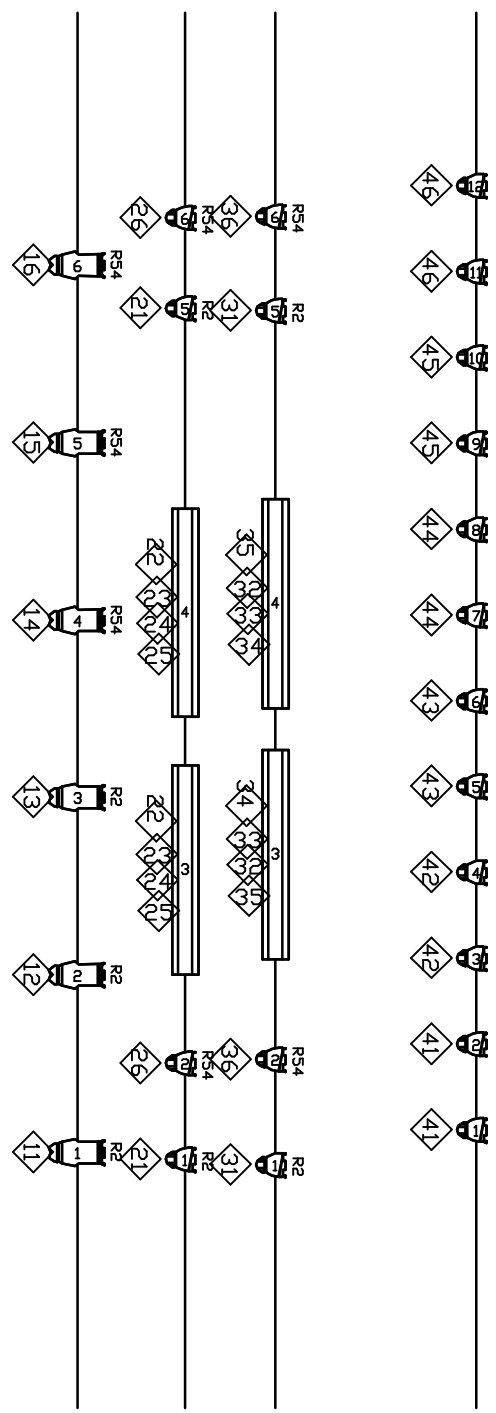

LD 615  
LIGHTING DESIGNER  
SIGNATURE: *Freede*

### Colour Count

(All Layers)

Venue: Freede  
Designer: Show:  
Assistant:

Color	Type	Count
R2	6.25" Colour Frame	9
R2	7.5" Colour Frame	4
R54	6.25" Colour Frame	9
R54	7.5" Colour Frame	4
R120	Altman Roundel	12
R121	Altman Roundel	12
R122	Altman Roundel	12

Symbol	Name
	SOURCE 4 PAR MFL
	SOURCE 4 JR 25/50 ZOX
	4 CIRCUIT STRIP

STOCK PLOT	
Lighting Design:	
Assistant:	
Director:	
Scenic Design:	
Venue:	Freede
Zero Date:	
Printed:	9/16/2008 9:53
DRAWN BY:	Don Childs
File:	FREDE